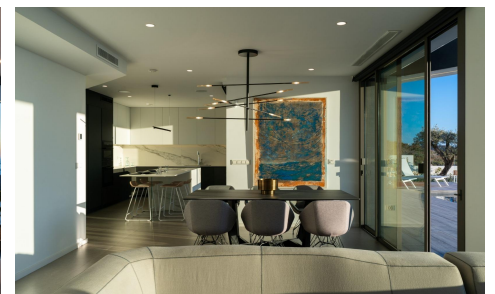

1508X

**Villa in Benitachell**

**2,950,000€**

4

6

234m<sup>2</sup>

1,168m<sup>2</sup>

**NEW BUILD LUXURY VILLA IN CUMBRE DEL SOL** New Build iconic villa in Benitachell. Its design from the 21st century blends in with the exclusive surroundings of Residential Resort Cumbre del Sol perfectly. It is built on a 1168m2 plot of land, where, as the villa faces the southwest you can see and enjoy amazing sunsets. Everything about this villa shouts out quality and style, with an intell...(Ask for More Details!)