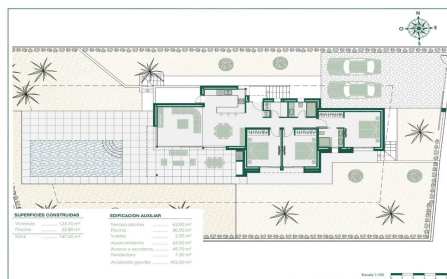

6680S

Villa in Benissa

925,000€

3

2

147m²

800m²

EXCLUSIVE VILLA INTEGRATED IN NATURE C It is located surrounded by nature and located in a strategic place, very close to the Baladrar, Advocat and Fustera coves and just 10 minutes from Calpe and Moraira. A promotion in which each chalet has been designed and adapted specifically to the plot. With an exclusive design and its own character, it is integrated into its surroundings and desi...(Ask for More Details!)