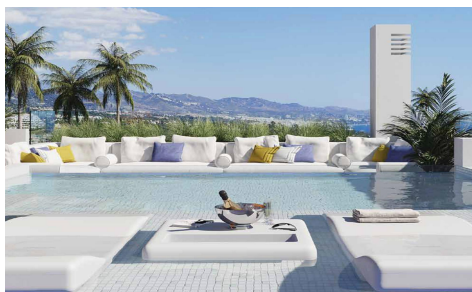

1639K

Apartment in Torrevieja

212,000€

3

2

74m²

N/A

Modern Apartments Near Playa del Cura in Torrevieja Discover this exclusive residential development, located just a few meters from Playa del Cura in Torrevieja, Alicante. This is one of the few residential complexes in the area that offers close proximity to both the beach and the vibrant city center, making it a highly sought-after location. Prime Location in Torrevieja Situated only 160 ... (Ask for More Details!)