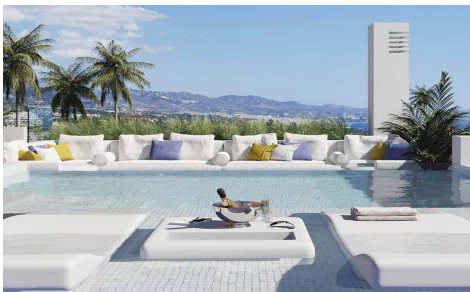

6204A

Apartment in Torrevieja

148,000€

1

1

49m²

N/A

Modern Apartments Near Playa del Cura in Torrevieja Discover this exclusive residential development, located just a few meters from Playa del Cura in Torrevieja, Alicante. This is one of the few residential complexes in the area that offers close proximity to both the beach and the vibrant city center, making it a highly sought-after location. Prime Location in Torrevieja Situated only 160 ... (Ask for More Details!)