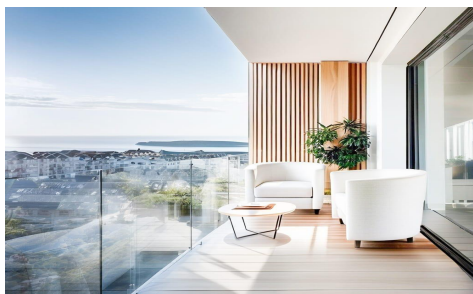

4761S

Apartment in Torrevieja **219,000€**

2

1

71m²

N/A

Modern Apartments Just 250m from El Cura Beach in Torrevieja New Development in Prime Location This newly built apartment building is located just 250 meters from the famous El Cura Beach in Torrevieja, offering residents easy access to one of the most popular beaches in the area. The building consists of 17 units, featuring 1 and 2-bedroom apartments, each with 1 or 2 bathrooms. Additiona...(Ask for More Details!)