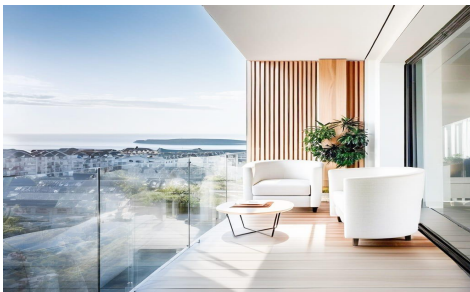

3061V

Penthouse in Torrevieja

342,000€

2

1

74m²

N/A

Modern Apartments Just 250m from El Cura Beach in Torrevieja New Development in Prime Location This newly built apartment building is located just 250 meters from the famous El Cura Beach in Torrevieja, offering residents easy access to one of the most popular beaches in the area. The building consists of 17 units, featuring 1 and 2-bedroom apartments, each with 1 or 2 bathrooms. Additiona...(Ask for More Details!)