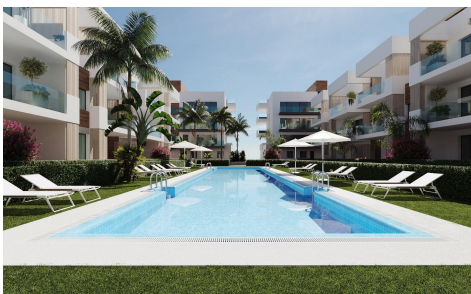

9146W

Apartment in San Pedro del Pinatar

209,900€

2

2

84m²

N/A

NEW BUILD RESIDENTIAL IN SAN PEDRO DEL PINATAR New Build residential complex of modern apartments and penthouses in San Pedro Del Pinatar .Apartments and penthouses with 2 and 3 bedrooms, 2 bathrooms, with open plan kitchen with living area, large terraces, fitted wardrobes, fully equipped bathrooms, terraces. Ground floor apartments has a private garden and top floor penthouses has private...(Ask for More Details!)